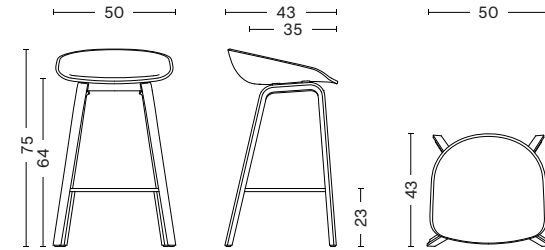

DIMENSIONS

W51 x D50,5 x H78,5 cm
Seat height 46 cm, Seat depth 40 cm

MATERIALS

SHELL / Injection moulded solid coloured polypropylene shell without armrest
Made of recycled and virgin PP

BASE / 4-legged FSC solid wood base in oak
With standard gliders / felt gliders optional

DIMENSIONS

W59 x D52 x H79 cm
Seat height 46 cm, Seat depth 40 cm

MATERIALS

SHELL / Injection moulded solid coloured polypropylene shell with armrest
Made of recycled and virgin PP

BASE / Moulded FSC plywood base. Inner plywood in beech, top veneer in oak
With standard gliders / felt gliders optional

DIMENSIONS

W50 x D43 x H75 cm
Seat height 64 cm, Seat depth 35 cm

MATERIALS

SHELL / Injection moulded solid coloured polypropylene shell
Made of recycled and virgin PP

BASE / Moulded FSC plywood base. Inner plywood in beech, top veneer in oak
With standard gliders / felt gliders optional

STAINLESS STEEL

PRICES

Please see separate Furniture News price sheet

DIMENSIONS

W50 x D43 x H85 cm
Seat height 74 cm, Seat depth 35 cm

MATERIALS

SHELL / Injection moulded solid coloured polypropylene shell
Made of recycled and virgin PP