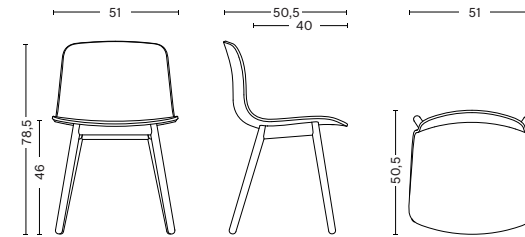

DIMENSIONS

W51 x D50,5 x H78,5 cm
Seat height 46 cm, Seat depth 40 cm

MATERIALS

SHELL / Injection moulded solid coloured polypropylene shell without armrest
Made of recycled and virgin PP

BASE / 4-legged FSC solid wood base in oak
With standard gliders / felt gliders optional

DIMENSIONS

W59 x D52 x H79 cm
Seat height 46 cm, Seat depth 40 cm

MATERIALS

SHELL / Injection moulded solid coloured polypropylene shell with armrest
Made of recycled and virgin PP

BASE / Moulded FSC plywood base. Inner plywood in beech, top veneer in oak
With standard gliders / felt gliders optional

DIMENSIONS

W50 x D43 x H75 cm
Seat height 64 cm, Seat depth 35 cm

MATERIALS

SHELL / Injection moulded solid coloured polypropylene shell
Made of recycled and virgin PP

BASE / Moulded FSC plywood base. Inner plywood in beech, top veneer in oak
With standard gliders / felt gliders optional

STAINLESS STEEL

PRICES

Please see separate Furniture News price sheet

DIMENSIONS

W50 x D43 x H85 cm
Seat height 74 cm, Seat depth 35 cm

MATERIALS

SHELL / Injection moulded solid coloured polypropylene shell
Made of recycled and virgin PP