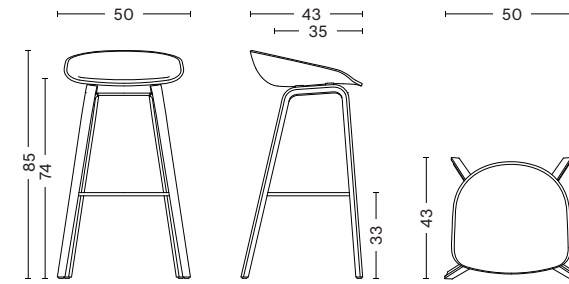

DIMENSIONS

W51 x D50,5 x H78,5 cm
Seat height 46 cm, Seat depth 40 cm

MATERIALS

SHELL / Injection moulded solid coloured polypropylene shell without armrest
Made of recycled and virgin PP

BASE / 4-legged FSC solid wood base in oak
With standard gliders / felt gliders optional

DIMENSIONS

W59 x D52 x H79 cm
Seat height 46 cm, Seat depth 40 cm

MATERIALS

SHELL / Injection moulded solid coloured polypropylene shell with armrest
Made of recycled and virgin PP

BASE / Moulded FSC plywood base. Inner plywood in beech, top veneer in oak
With standard gliders / felt gliders optional

DIMENSIONS

W50 x D43 x H75 cm
Seat height 64 cm, Seat depth 35 cm

MATERIALS

SHELL / Injection moulded solid coloured polypropylene shell
Made of recycled and virgin PP

BASE / Moulded FSC plywood base. Inner plywood in beech, top veneer in oak
With standard gliders / felt gliders optional

STAINLESS STEEL

PRICES

Please see separate Furniture News price sheet

DIMENSIONS

W50 x D43 x H85 cm
Seat height 74 cm, Seat depth 35 cm

MATERIALS

SHELL / Injection moulded solid coloured polypropylene shell
Made of recycled and virgin PP