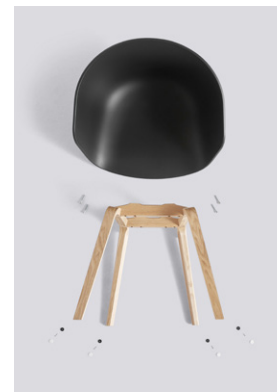

ABOUT A ECO COLLECTION

DESIGN BY HEE WELLING & HAY

HAY

ABOUT A ECO COLLECTION

With the objective of recreating HAY's iconic About A Chair and About A Stool series from a more sustainable perspective, the About A ECO series focuses on using environmentally friendly materials whilst retaining the fundamental aesthetic of the About A Collection. Available in a variety of interchangeable frames and shells, the AAC ECO 12, 22 and 32 models use recycled plastic (PP) for the gently curved shell, while the wooden base is available in solid FSC-certified oak with a water-based lacquer. All chairs and stools in the ECO series are EU Ecolabelled as a sign of environmental commitment.

DIMENSIONS

W51 x D50,5 x H78,5 cm
Seat height 46 cm, Seat depth 40 cm

MATERIALS

SHELL / Injection moulded solid coloured polypropylene shell without armrest
Made of recycled and virgin PP

BASE / 4-legged FSC solid wood base in oak
With standard gliders / felt gliders optional

DIMENSIONS

W59 x D52 x H79 cm
Seat height 46 cm, Seat depth 40 cm

MATERIALS

SHELL / Injection moulded solid coloured polypropylene shell with armrest
Made of recycled and virgin PP

BASE / Moulded FSC plywood base. Inner plywood in beech, top veneer in oak
With standard gliders / felt gliders optional

STAINLESS STEEL

PRICES

Please see separate Furniture News price sheet

DIMENSIONS

W50 x D43 x H85 cm
Seat height 74 cm, Seat depth 35 cm

MATERIALS

SHELL / Injection moulded solid coloured polypropylene shell
Made of recycled and virgin PP