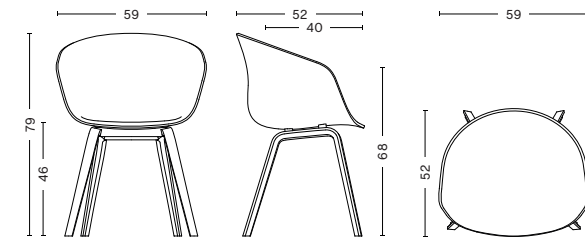

DIMENSIONS

W51 x D50,5 x H78,5 cm
Seat height 46 cm, Seat depth 40 cm

MATERIALS

SHELL / Injection moulded solid coloured polypropylene shell without armrest
Made of recycled and virgin PP

BASE / 4-legged FSC solid wood base in oak
With standard gliders / felt gliders optional

DIMENSIONS

W59 x D52 x H79 cm
Seat height 46 cm, Seat depth 40 cm

MATERIALS

SHELL / Injection moulded solid coloured polypropylene shell with armrest
Made of recycled and virgin PP

BASE / Moulded FSC plywood base. Inner plywood in beech, top veneer in oak
With standard gliders / felt gliders optional

DIMENSIONS

W50 x D43 x H75 cm
Seat height 64 cm, Seat depth 35 cm

MATERIALS

SHELL / Injection moulded solid coloured polypropylene shell
Made of recycled and virgin PP

BASE / Moulded FSC plywood base. Inner plywood in beech, top veneer in oak
With standard gliders / felt gliders optional

STAINLESS STEEL

PRICES

Please see separate Furniture News price sheet

DIMENSIONS

W50 x D43 x H85 cm
Seat height 74 cm, Seat depth 35 cm

MATERIALS

SHELL / Injection moulded solid coloured polypropylene shell
Made of recycled and virgin PP